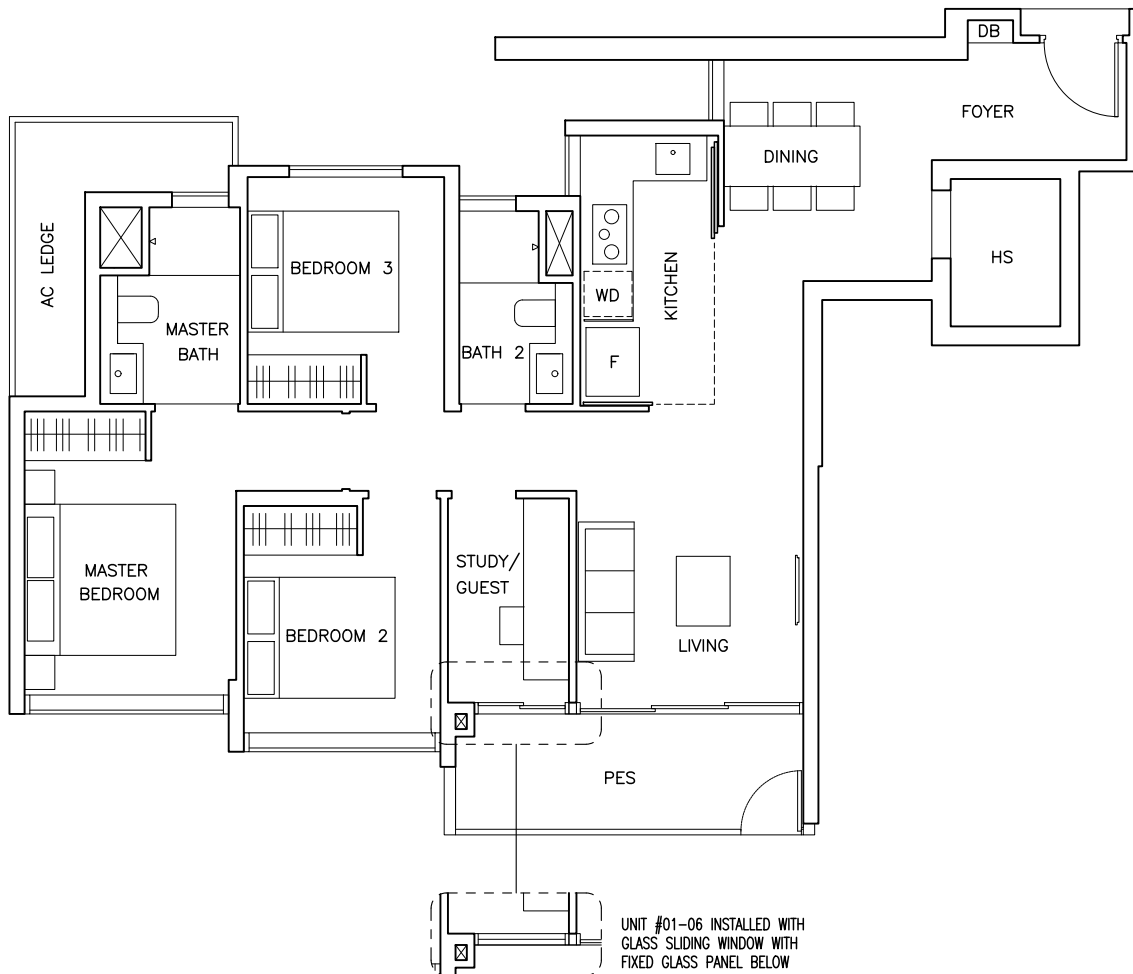

3 BEDROOM CLASSIC

C2

103 sqm (1109 sqft)

3 BEDROOM + STUDY COSPACE

C2(p)

103 sqm (1109 sqft)

3 BEDROOM + STUDY COSPACE

C2a(p)

103 sqm (1109 sqft)

3 BEDROOM + STUDY COSPACE

C2(PH)

116 sqm (1249 sqft)

3 BEDROOM + STUDY COSPACE

D1

4 BEDROOM CLASSIC

112 sqm (1206 sqft)