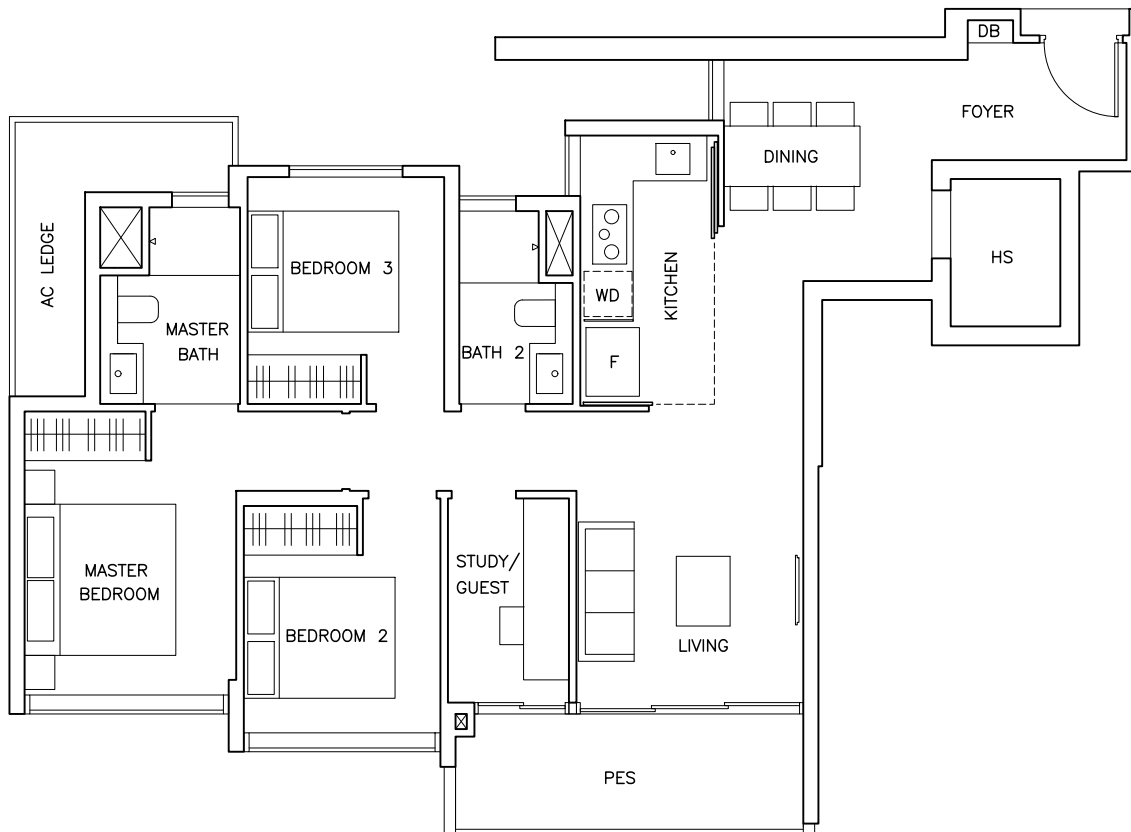

3 BEDROOM CLASSIC

C2

103 sqm (1109 sqft)

3 BEDROOM + STUDY COSPACE

C2(p)

103 sqm (1109 sqft)

3 BEDROOM + STUDY COSPACE

C2a(p)

103 sqm (1109 sqft)

3 BEDROOM + STUDY COSPACE

C2(PH)

116 sqm (1249 sqft)

3 BEDROOM + STUDY COSPACE

D1

4 BEDROOM CLASSIC

112 sqm (1206 sqft)